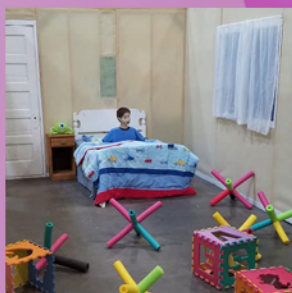

Experience a world inhabited by monsters working at a power company in Monstropolis where brave scarers are transported to the bedrooms of human children to harness the energy of their screams (and laughter).

Meet the entire gang from the Disney/Pixar animated franchise, and see the work station featuring Boo's Door along with a full-scale simulator room for practicing your scaring skills. The extensive exhibit includes:

- Giant monster costumes of Mike, Sulley, Boo, Randall, Duncan, Fungus and the Abominable Snow Man
- Scare Floor props feature lighted Boo's Door, Scream Canister and Terminal
- Scare Simulator with wall partitions, bed, "robotic" child and toys
- Monsters Inc logo projection
- Option for exhibit to be static or interactive