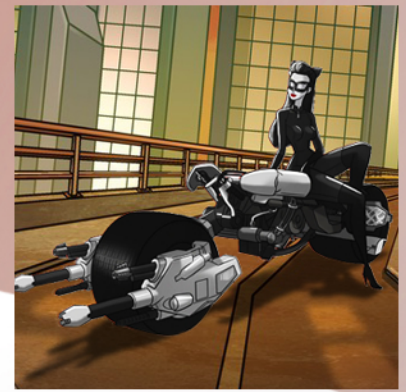

UFO Alien Invasion

An out-of-this-world display featuring two classic spaceships with lighted acrylic domes, firing laser weapons, working engine thrusters and an emerging alien invasion force.

- 9 x 13ft Mothership Lander and second suspended 4 x 8ft Flying Saucer
- Area 51 gobo projection and themed signage
- Special effects including rotating warning beacons, strobes, fog machine, lasers & green spotlights
- Retro newsreel footage video loop & speakers playing sound effects

- 20ft tall professional grade, one-of-a-kind, inflatable T-Rex
- Jurassic Vehicle
- Animatronic baby dinosaurs including caged Velociraptors, Triceratops and hatching Carnotaurus
- Tour video on monitor
- Themed signage and banners
- Low lying fogger, lighting and sound effects

Bat-Pod in Gotham City

The centerpiece of this Batman themed display is an incredible full-scale version of the motorcycle from the Dark Knight movie series.

- 18ft long lighted Bat-Pod prop with cannons and weapons computer
- Bat-signal prop with gobo projector
- 5.5 x 8ft lighted city skyline panels
- street barricade with flashing light
- uplighting
- video monitor playing loop

Scooby-Doo Spooktacular

Zoinks! Your gang will love this replica of the famous cartoon van along with everyone's favorite snack-loving dog.

Get a groovy photo op with your meddling kids, and then they can hop in to search for clues and watch classic cartoon episodes on the big screen tv.