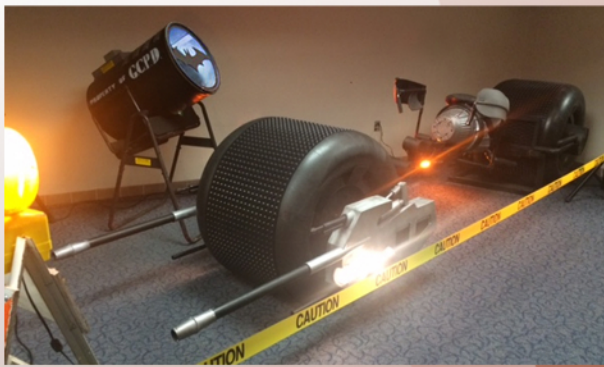

UFO Alien Invasion

An out-of-this-world display featuring two classic spaceships with lighted acrylic domes, firing laser weapons, working engine thrusters and an emerging alien invasion force.

- 9 x 13ft Mothership Lander and second suspended 4 x 8ft Flying Saucer
- Area 51 gobo projection and themed signage
- Special effects including rotating warning beacons, strobes, fog machine, lasers & green spotlights
- Retro newsreel footage video loop & speakers playing sound effects

- 20ft tall professional grade, one-of-a-kind, inflatable T-Rex
- Jurassic Vehicle
- Animatronic baby dinosaurs including caged Velociraptors, Triceratops and hatching Carnotaurus
- Tour video on monitor
- Themed signage and banners
- Low lying fogger, lighting and sound effects

Bat-Pod in Gotham City

The centerpiece of this Batman themed display is an incredible full-scale version of the motorcycle from the Dark Knight movie series.

- 18ft long lighted Bat-Pod prop with cannons and weapons computer
- Bat-signal prop with gobo projector
- 5.5 x 8ft lighted city skyline panels
- street barricade with flashing light
- uplighting
- video monitor playing loop

- Mystery Machine (1970 Dodge A-100 Van) with club house style interior
- Life-sized plushie Scooby-Doo
- Large monitor inside vehicle playing customizable video loop
- Inflatables including 20ft Dancing Ghost, 12.5 x 17ft Haunted House and 7ft lighted Scooby-Doo
- Phantom Shadow gobo projection
- Animated Haunted House video projection
- Special effects lighting and fog machine