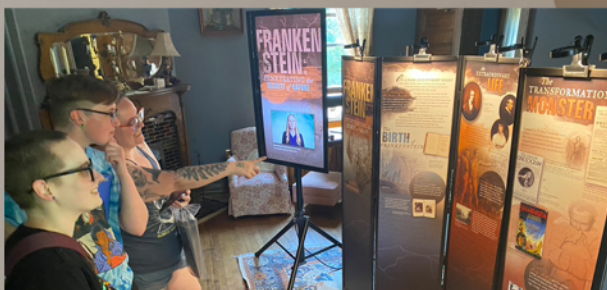

This original exhibit includes:

- 8 x 10ft lighted backdrop display
- 7ft tall Frankenstein Monster with animatronic head
- Display case with LED lighting
- Two monitors on stands playing media clips
- Green uplighting
- Stanchions with chains

Frankenstein: Penetrating the Secrets of Nature

In 1816, Mary Shelley conceived a story that served as a metaphor for apprehensions about scientific advancement that still reverberates today.

With a showcase of graphic panels and video segments, this exhibit explores the power of this story to expose hidden fears of science and technology as human efforts to penetrate the secrets of nature continue.

The display was adapted from a touring exhibition produced by the National Library of Medicine, and consists of:

- 5.5 x 8ft lighted display with six graphic panels
- Large monitor on stand playing custom video loop