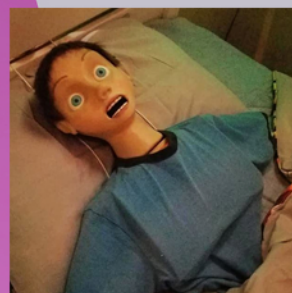

Experience a world inhabited by monsters working at a power company in Monstropolis where brave scarers are transported to the bedrooms of human children to harness the energy of their screams (and laughter).

Meet the entire gang from the Disney/Pixar animated franchise, and see the work station featuring Boo's Door along with a full-scale simulator room for practicing your scaring skills. The extensive exhibit includes:

- Giant monster costumes of Mike, Sulley, Boo, Randall, Duncan, Fungus and the Abominable Snow Man
- Scare Floor props feature lighted Boo's Door, Scream Canister and Terminal
- Scare Simulator with wall partitions, bed, "robotic" child and toys
- Monsters Inc logo projection
- Option for exhibit to be static or interactive