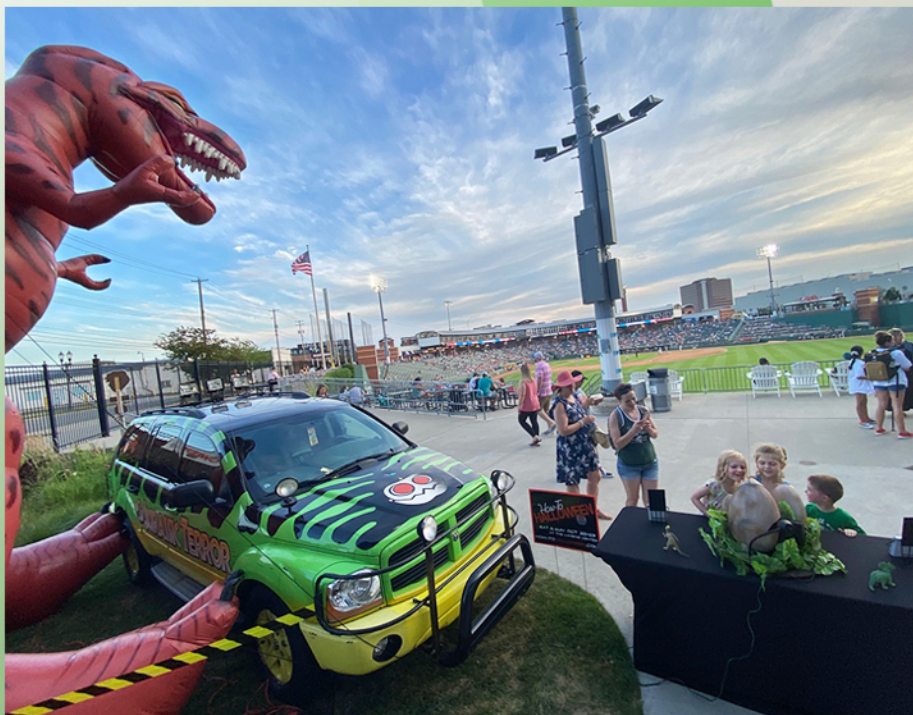

Exhibits & Displays

Robot Pumpkin presents a fascinating showcase of custom built exhibits exploring different themes from across the pop culture & science fiction universe.

These engaging pop-up displays can be used as a stand-alone attraction or show-stopping centerpiece to inspire and amaze your audience while remaining affordable and adaptable to a variety of installations.

UFO Alien Invasion

An out-of-this-world display featuring two classic spaceships with lighted acrylic domes, firing laser weapons, working engine thrusters and an emerging alien invasion force.

- 9 x 13ft Mothership Lander and second suspended 4 x 8ft Flying Saucer
- Area 51 gobo projection and themed signage
- Special effects including rotating warning beacons, strobes, fog machine, lasers & green spotlights
- Retro newsreel footage video loop & speakers playing sound effects

Bat-Pod in Gotham City

The centerpiece of this Batman themed display is an incredible full-scale version of the motorcycle from the Dark Knight movie series.

- 18ft long lighted Bat-Pod prop with cannons and weapons computer
- Bat-signal prop with gobo projector
- 5.5 x 8ft lighted city skyline panels
- street barricade with flashing light
- uplighting
- video monitor playing loop

Scooby-Doo Spooktacular

Zoinks! Your gang will love this replica of the famous cartoon van along with everyone's favorite snack-loving dog.

Get a groovy photo op with your meddling kids, and then they can hop in to search for clues and watch classic cartoon episodes on the big screen tv.